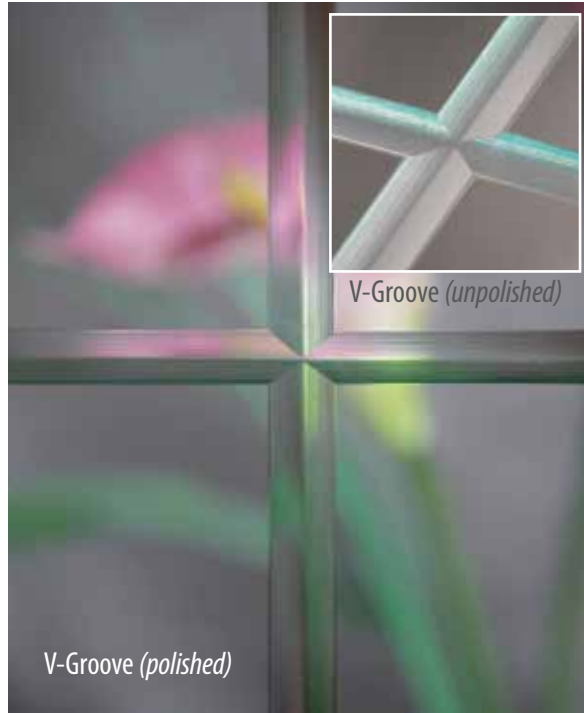

### Casement Nesting Handle

White

Tan

Satin Nickel

Dark Bronze

Add some sparkle.

Decorum<sup>®</sup>  
BY SIMONTON

The right grid design can really accentuate the architectural style of your home.  
Choose from flat and sculptured to assorted grid patterns, or elegant V-Groove glass.  
DaylightMax™ grids are placed between the glass panes, so your windows are easier to clean.

Flat

Sculptured (3/4")

Sculptured (1")

V-Groove (unpolished)

V-Groove (polished)

Grid patterns.\*

Victorian

Colonial