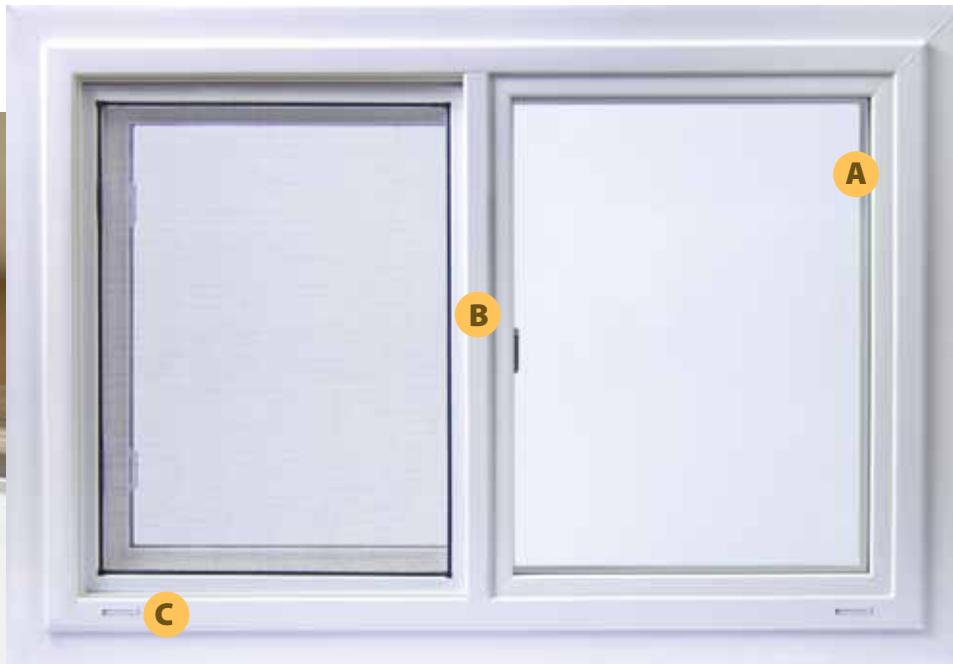

On Casement windows, the convenient handle virtually disappears when not in use.