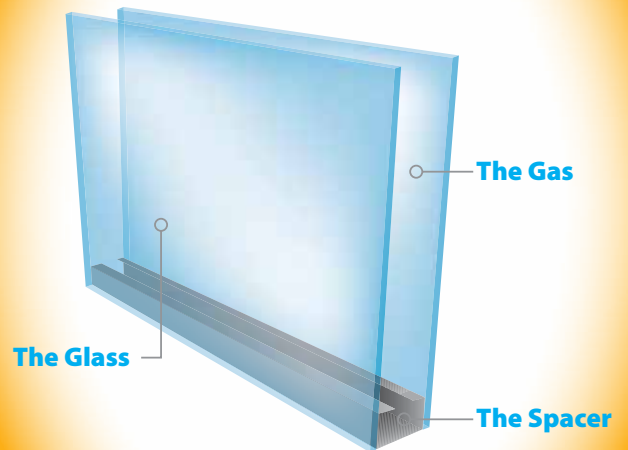

INSULATING GLASS UNIT

3

The Spacer

The Power Seal Spacer System,™ standard on DaylightMax windows, includes the Intercept® U-channel spacer and a series of advanced sealants which maintain an airtight seal.

4

The Frame

The unique minimalistic frame design of DaylightMax is the secret to its industry leading U-Value performance.

Energy Efficiency

Since the glass, gas and spacer are available to all manufacturers, the real difference in the energy efficiency from DaylightMax comes from the **frame design**.