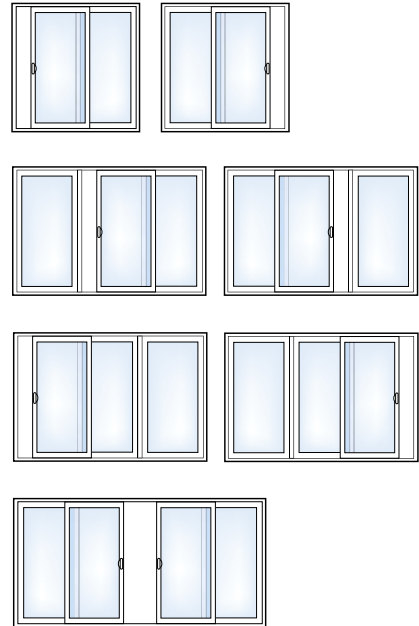

▲ **Lumera™ Fiberglass Hinged Patio Door** combines the elegant design of a true French hinged patio door with low-maintenance, energy-efficient fiberglass construction. The fiberglass panel resists dents and dings from day-to-day traffic and will never rust, corrode or rot. And you won't find a more energy-efficient door on the market today.

Sliding Door Configurations

Hinged Door Configurations

Ask your Simonton Windows® dealer which Patio Door is right for you.