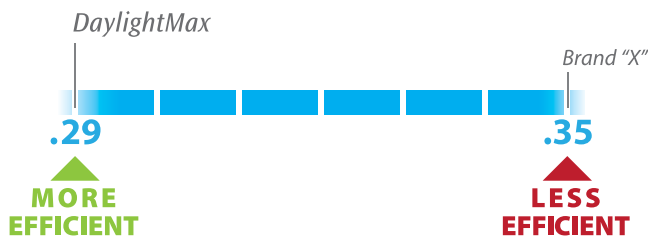

Saving energy is more important than ever.

Conserving natural resources, helping keep your energy costs affordable and making your home comfortable are all reasons that your windows and doors should be as energy-efficient as possible. That's why DaylightMax windows are designed for superior thermal performance. You'll not only notice a difference in the year-round comfort of your home—you'll appreciate the comfort of lower energy costs month after month, year after year.

The truth is in the numbers.

Just as a car's MPG makes it easy to compare the fuel efficiency of different models, a window's U-value makes it easy to compare energy efficiency between different window options. The lower the U-Value, the more efficient the window is. When comparing window options, ask for and compare the U-Value performance.

U-VALUE NUMBER

Take the Simonton Challenge

Compare DaylightMax with the same Gas, Glass and Spacer options in any competitive window and see the U-Value Advantage for yourself. Be wary of manufacturers who claim better U-Value performance but add costly options to meet DaylightMax performance.