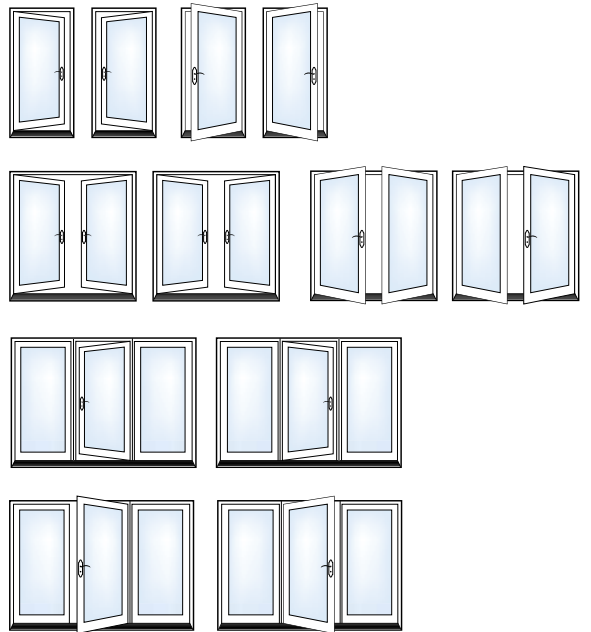

Hinged Door Configurations

Ask your Simonton Windows® dealer which Patio Door is right for you.